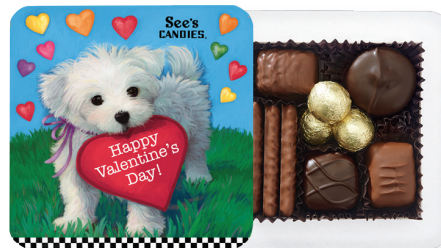

Mini Hearts Assortment

A rich mix of See's bestsellers.
4 oz \$7.50 #577

Dark Chocolates

A taste of cacao in every bite.
Delivered in seasonal wrap.
1 lb \$19.90 #330

Gift Certificate

Redeemable at any See's Candies shop.
1 lb \$19.90 #767 (redeemable continental U.S.)
1 lb \$21.50 #769 (redeemable Hawaii)